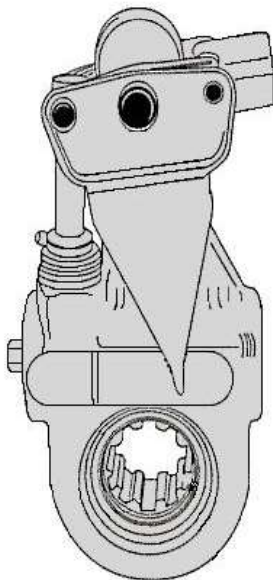

STEMCO (CREWSON-BRUNER)

CANNELURE	DU CENTRE À LA DOUILLE	ENSEMBLE NO.
1-1/2-28	6"	418-8-281
1-1/2-28	5-1/2"	418-8-284
1-1/2-10	6"	418-8-280
1-1/2-10	5-1/2"	418-8-283
1-5/8-37	6"	418-8-282